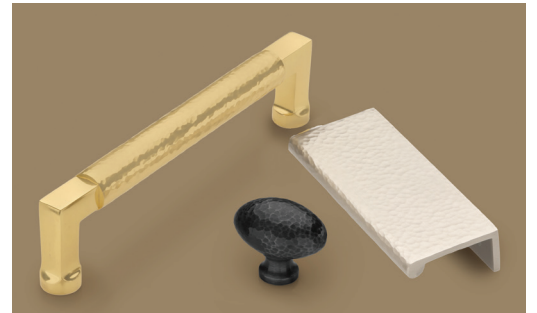

Hammered Bauhaus Appliance Pull

Item	Length	CTC	Projection	Thru Bolt	Surface Mount	Back to Back Pair
V1317	13"	12"	2 3/8"	V1317-12-TB \$326	V1317-12-SM \$366	V1317-12-BTB \$692
	19 1/8"	18"	2 3/8"	V1317-18-TB \$408	V1317-18-SM \$448	V1317-18-BTB \$856

Partial Hammered Cabinet Pull

Item	Length	CTC	Width	Projection	Price
MK4461-102	5"	4"	7/16"	1 3/16"	\$54.00
MK4461-152	7"	6"	7/16"	1 3/16"	\$71.00
MK4461-254	11"	10"	7/16"	1 3/16"	\$100.00

Hammered Urban Cabinet Pull

Item	Length	CTC	Width	Projection	Price
MK0337-096	4 1/2"	3 3/4"	3/8"	1 1/8"	\$54.00
MK0337-152	6 3/4"	6"	3/8"	1 1/8"	\$71.00
MK0337-254	10 3/4"	10"	3/8"	1 1/8"	\$100.00
MK0337-320	13 3/8"	12 5/8"	3/8"	1 1/8"	\$122.00

Stocked Finishes:

HAND-HAMMERED BRASS

HAND-HAMMERED BRASS

Ashley Norton's new hand-hammered collection - every surface is a unique work of art. These luxurious items are meticulously hammered by our master craftsmen to allow for a unique, tactile design aesthetic.