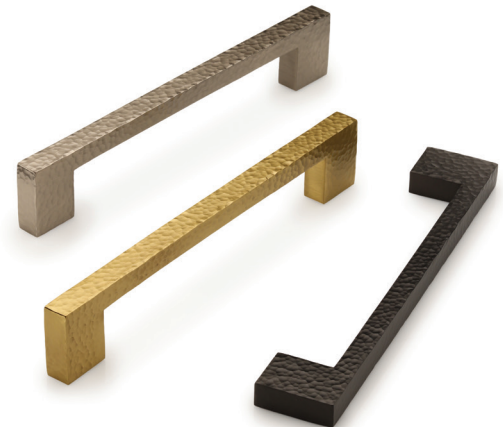

Hammered Urban Cabinet Pull

Item	Length	CTC	Width	Projection	Price
MK0337-096	4 1/2"	3 3/4"	3/8"	1 1/8"	$54.00
MK0337-152	6 3/4"	6"	3/8"	1 1/8"	$71.00
MK0337-254	10 3/4"	10"	3/8"	1 1/8"	$100.00
MK0337-320	13 3/8"	12 5/8"	3/8"	1 1/8"	$122.00