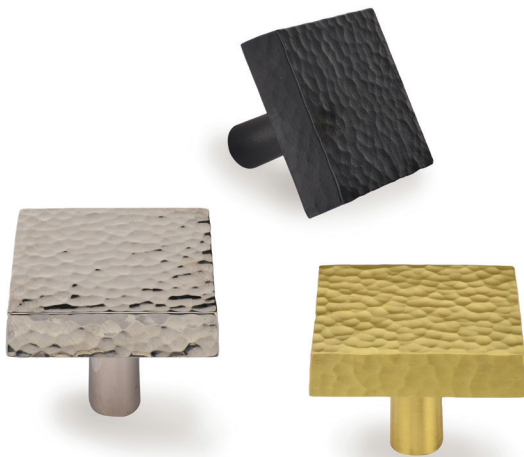

Ashley Norton

ARCHITECTURAL HARDWARE

HAND-HAMMERED BRASS COLLECTION

JANUARY 2025

HAND-HAMMERED BRASS

Hammered Oval Cabinet Knob

Item	Dia.	Projection	Price
MK0118-032	1 1/4"	1 1/8"	\$18.00
MK0118-038	1 1/2"	1 1/4"	\$24.00

Hammered Round Cabinet Knob

Item	Dia.	Projection	Price
MK0117-032	1 1/4"	1 1/4"	\$20.00
MK0117-038	1 1/2"	1 1/4"	\$24.00

Hammered Orb Knob

Item	Dia.	Projection	Price
MK8321-032	1 1/4"	1 5/8"	\$38.00
MK8321-038	1 1/2"	1 3/4"	\$52.00

Stocked Finishes:

Each of our knobs, pulls and levers are skillfully hand-hammered by our master craftsmen, making each piece truly one of a kind.

HAND-HAMMERED BRASS

Hammered Disc Knob

Item	Dia.	Projection	Price
MK3880-032	1 1/4"	1 1/8"	\$18.00
MK3880-038	1 1/2"	1 1/8"	\$24.00

Hammered Square Knob

Item	Length	Width	Projection	Price
MK3685-032	1 1/4"	1 1/4"	1 1/8"	\$22.00
MK3685-038	1 1/2"	1 1/2"	1 1/8"	\$28.00

Stocked Finishes:

HAND-HAMMERED BRASS

Hammered Rear-Mounted Edge Pull