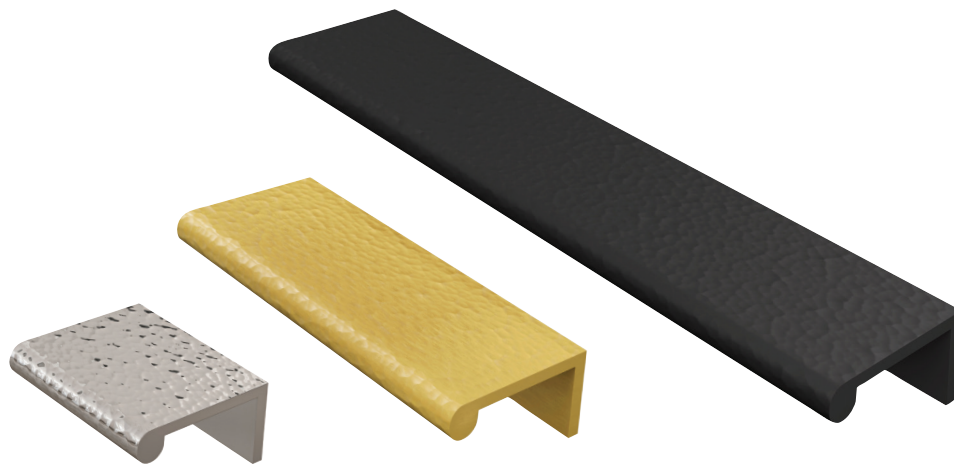

Hammered Rear-Mounted Edge Pull

Item	Nominal Length	Exact Length	Thickness	Projection	Price
MK8430-050	2"	50 mm	1/8"	1 9/16"	$26.00
MK8430-100	4"	100 mm	1/8"	1 9/16"	$52.00
MK8430-200	8"	200 mm	1/8"	1 9/16"	$98.00