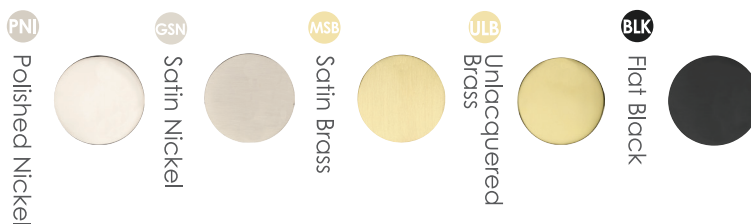

Stocked Finishes:

Each of our knobs, pulls and levers are skillfully hand-hammered by our master craftsmen, making each piece truly one of a kind.

HAND-HAMMERED BRASS

Hammered Disc Knob

Item	Dia.	Projection	Price
MK3880-032	1 1/4"	1 1/8"	\$18.00
MK3880-038	1 1/2"	1 1/8"	\$24.00

Hammered Square Knob

Item	Length	Width	Projection	Price
MK3685-032	1 1/4"	1 1/4"	1 1/8"	\$22.00
MK3685-038	1 1/2"	1 1/2"	1 1/8"	\$28.00

Stocked Finishes:

HAND-HAMMERED BRASS

Hammered Rear-Mounted Edge Pull